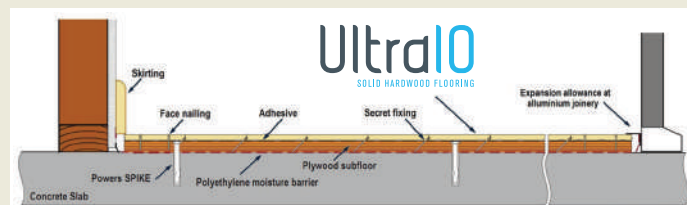

Fixing Ultra10

For detailed fixing instructions refer to the Ultra10 installation guide.

Hurford's and the Environment

Hurford's source a proportion of timber from private native forests with the balance procured from NSW State Forestry which is certified under the Australian Forestry Standards Chain of Custody. (AS4707 - 2021).

Hurford's insist that all timber produced from these forests is done so under the principles of Ecologically Sustainable Forest Management, a system developed to sustain the full range of commercial and conservation values of the natural forest diversity within ecological limits, for current and future generations.

Disclaimer - All timber species have a variety of colours, grain and texture and variations of colour within a timber species are normal, therefore photographs, samples and display floors can only be indicative of the colour range of the timber species nominated.