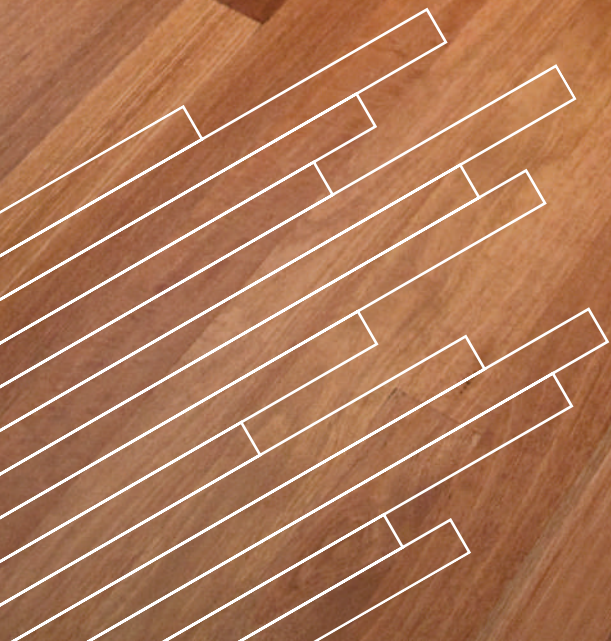

# Ultra10

SOLID HARDWOOD FLOORING

 **HURFORD'S**

ULTRA10

## Introduction

Ultra10 Solid hardwood flooring creates a beautiful living space and it's an environmentally wise choice.

Using state of the art manufacturing techniques, Hurford's has maximised the use of the resource by producing a 10mm thick board that is incredibly stable and has the same lifespan as much thicker products.

## Features and Benefits

| Features                                 | Benefits  |
|--|---|
| Ultra10 is Excellent Value               | Using less wood fibre and increasing the cover to 86mm means an extremely valuable resource can be offered at an excellent value per m <sup>2</sup> |
| Ultra10 is Straightline processed        | A straight overlay product aids greatly in the installation ensuring a speedy completion  |
| Ultra10 is 10mm thick                    | Matches well to other floor coverings   |
| Ultra10 has a 5.5mm wear layer           | There is no compromise on the longevity of Ultra10 by it having a huge wear layer to last multiple recoats under normal conditions                  |
| Ultra10 makes better use of the resource | Ultra10 uses less than half the wood fibre than a traditional 80 x 19mm - and with such a precious resource that's a huge saving on the environment |

*Disclaimer - All timber species have a variety of colours, grain and texture and variations of colour within a timber species are normal, therefore photographs, samples and display floors can only be indicative of the colour range of the timber species nominated.*