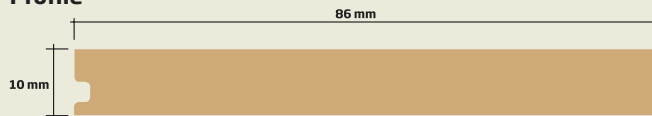

Ultra10 is available in a wide range of species offering a diverse colour palette to choose from.

Spotted Gum: Light coffee brown to dark chocolate with some reddish tinges.

Sydney Blue Gum: Dark, rich pink through to deep red-brown.

Blackbutt: cream to pale brown.

Brushbox: pinkish grey to a rich, reddish brown.

Grey Ironbark: pale brown to dark chocolate brown may also include some dark, luscious reds.

Grades

Ultra10 is available in Select, Prestige & Rustic grade allowing the choice of a floor with minimum or large natural rustic feature.

Select Grade: The features that are present in Select grade flooring are relatively small and few in number, and although they are visible the features do not dominate the appearance of the floor.

Prestige: (Blackbutt only) Flooring in this grade is predominately Select grade blended with some moderately featured flooring. Gum veins, gum pockets, insect trails, burls and borer holes, are some of the interesting characteristics that will be more prevalent in Prestige.

Rustic Grade: A full featured floor to provide an old world charm. It will contain large numbers of natural features that are more prominent but will retain the structural integrity of a Hurford's floor.

Length and Packaging Specification

Ultra10 is supplied in small random length bundles, each with around 3m². Board lengths are from 400mm to 2700mm.

Profile

The 5.5mm wear layer gives Ultra10 extra stability against peaking and cupping, while ensuring maximum life.