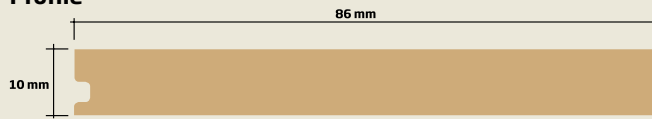

Ultra10 is available in a wide range of species offering a diverse colour palette to choose from.

Spotted Gum: Light coffee brown to dark chocolate with some reddish tinges.

Sydney Blue Gum: Dark, rich pink through to deep red-brown.

Blackbutt: cream to pale brown.

Brushbox: pinkish grey to a rich, reddish brown.

Grey Ironbark: pale brown to dark chocolate brown may also include some dark, luscious reds.

Grades

Ultra10 is available in Select, Prestige & Rustic grade allowing the choice of a floor with minimum or large natural rustic feature.

Select Grade: The features that are present in Select grade flooring are relatively small and few in number, and although they are visible the features do not dominate the appearance of the floor.

Prestige: (Blackbutt only) Flooring in this grade is predominately Select grade blended with some moderately featured flooring. Gum veins, gum pockets, insect trails, burls and borer holes, are some of the interesting characteristics that will be more prevalent in Prestige.

Rustic Grade: A full featured floor to provide an old world charm. It will contain large numbers of natural features that are more prominent but will retain the structural integrity of a Hurford Hardwood floor.

Length and Packaging Specification

Ultra10 is supplied in small random length bundles, each with around 3m². Board lengths are from 400mm to 2700mm.

Profile